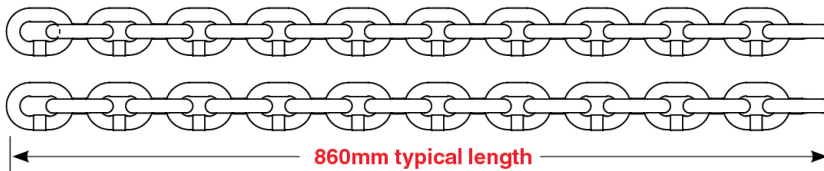

BK13 SAFETY CHAIN SYSTEM

SUITS TRAILERS AND TOWBARS Max. ATM 21,000kg

SPARE PARTS

BK13-01
Safety chain attachment (weldable)
Mass 0.74kg

BK13-110
Pin assembly - Towbar
Mass 0.18kg

BTU-0637
BK Cable "P" Clip Assembly (pair)
Mass 0.05kg

BK13-210
Pin assembly - Trailer
Mass 0.14kg

CHAIN SET OPTIONS

BK13-L14-K

Safety chain set, 13 mm, 14 links for BK13 safety chain system.
Mass 4.15kg

BK13-L20

BK13-L20-K

Safety chain set, 13 mm, 20 links for BK13 safety chain system.
Mass 5.9kg

COMPLETE KITS OPTIONS

BK13-TDL14

Complete kit for BK13 safety chain system with 2 x 14 link chains.
Mass 12.6kg

BK13-TDL20

Complete kit for BK13 safety chain system with 20 link chains.
Mass 14.4kg

Dimensions