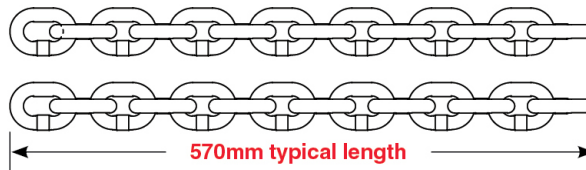

BK13 SAFETY CHAIN SYSTEM

SUITS TRAILERS AND TOWBARS Max. ATM 21,000kg

SPARE PARTS

BK13-01
Safety chain attachment (weldable)
Mass 0.74kg

BK13-110
Pin assembly - Towbar
Mass 0.18kg

BTU-0637
BK Cable "P" Clip Assembly (pair)
Mass 0.05kg

BK13-210
Pin assembly - Trailer
Mass 0.14kg

CHAIN SET OPTIONS

BK13-L14-K

Safety chain set, 13 mm, 14 links for BK13 safety chain system.
Mass 4.15kg

BK13-L20

BK13-L20-K

Safety chain set, 13 mm, 20 links for BK13 safety chain system.
Mass 5.9kg

COMPLETE KITS OPTIONS

BK13-TDL14

Complete kit for BK13 safety chain system with 2 x 14 link chains.
Mass 12.6kg

BK13-TDL20

Complete kit for BK13 safety chain system with 20 link chains.
Mass 14.4kg

Dimensions

BK13-L14

BK13-L20

Attachment

Trailer pin

Towbar pin

All drawings not to scale.