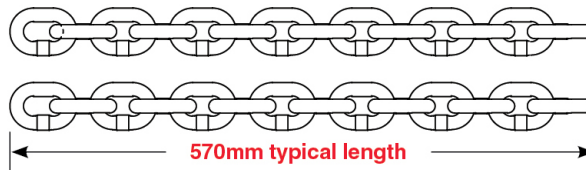

- 4** Safety chain attachment (weldable)
- 5** Pin assembly – Trailer set

Assemblies

BK13-21T Towbar Set

BK13-21D Trailer Set

All drawings not to scale.

Aust. Pat. 2013204783, NZ Pat. 631763, Pending US Pat. App.15/533,346. Aust. Reg. Des. 365990 and 365989.

BK13 SAFETY CHAIN SYSTEM

SUITS TRAILERS AND TOWBARS Max. ATM 21,000kg

SPARE PARTS

BK13-01
Safety chain attachment (weldable)
Mass 0.74kg

BK13-110
Pin assembly - Towbar
Mass 0.18kg

BTU-0637
BK Cable "P" Clip Assembly (pair)
Mass 0.05kg

BK13-210
Pin assembly - Trailer
Mass 0.14kg

CHAIN SET OPTIONS

BK13-L14-K

Safety chain set, 13 mm, 14 links for BK13 safety chain system.
Mass 4.15kg

BK13-L20

BK13-L20-K

Safety chain set, 13 mm, 20 links for BK13 safety chain system.
Mass 5.9kg