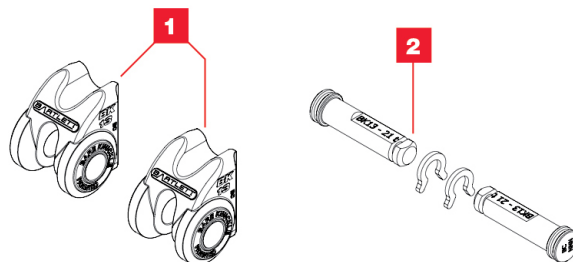

- 4** Safety chain attachment (weldable)
- 5** Pin assembly – Trailer set

Assemblies

BK13-21T Towbar Set

BK13-21D Trailer Set

All drawings not to scale.

Aust. Pat. 2013204783, NZ Pat. 631763, Pending US Pat. App.15/533,346. Aust. Reg. Des. 365990 and 365989.

BK13 SAFETY CHAIN SYSTEM

SUITS TRAILERS AND TOWBARS Max. ATM 21,000kg

SPARE PARTS

BK13-01
Safety chain attachment (weldable)
Mass 0.74kg

BK13-110
Pin assembly - Towbar
Mass 0.18kg

BTU-0637
BK Cable "P" Clip Assembly (pair)
Mass 0.05kg