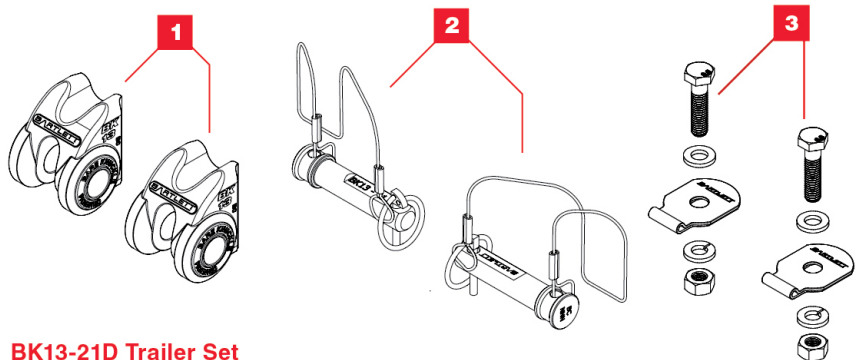

BK13 SAFETY CHAIN SYSTEM

SUITS TRAILERS AND TOWBARS Max. ATM 21,000kg

RATINGS & INFO

- Suits chain size 13mm
- Max. ATM 21,000kg

- CRN 49480 (ADR62/02)
- Mass Towbar Set 2.4kg
Trailer Set 2.2kg

BK13 WILL ACCEPT

- 13 mm ADR62 Short link chain
- 13 mm AS4177 chain

ASSEMBLY ITEMS

BK13-21T Towbar Set
Mass 2.4kg

- 1** Safety chain attachment (weldable)
- 2** Pin assembly – Towbar set
- 3** Cable clip assembly

BK13-21D Trailer Set
Mass 2.2kg

- 4** Safety chain attachment (weldable)
- 5** Pin assembly – Trailer set

Assemblies

BK13-21T Towbar Set

BK13-21D Trailer Set

All drawings not to scale.

Aust. Pat. 2013204783, NZ Pat. 631763, Pending US Pat. App.15/533,346. Aust. Reg. Des. 365990 and 365989.

BK13 SAFETY CHAIN SYSTEM

SUITS TRAILERS AND TOWBARS Max. ATM 21,000kg

SPARE PARTS

BK13-01
Safety chain attachment (weldable)
Mass 0.74kg

BK13-110
Pin assembly - Towbar
Mass 0.18kg

BTU-0637
BK Cable "P" Clip Assembly (pair)
Mass 0.05kg