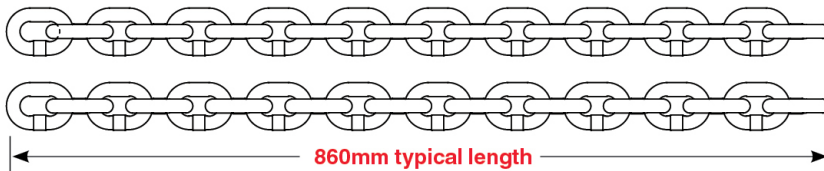

BK13 SAFETY CHAIN SYSTEM

SUITS TRAILERS AND TOWBARS Max. ATM 21,000kg

SPARE PARTS

BK13-01
Safety chain attachment (weldable)
Mass 0.74kg

BK13-110
Pin assembly - Towbar
Mass 0.18kg

BTU-0637
BK Cable "P" Clip Assembly (pair)
Mass 0.05kg

BK13-210
Pin assembly - Trailer
Mass 0.14kg

CHAIN SET OPTIONS

BK13-L14-K

Safety chain set, 13 mm, 14 links for BK13 safety chain system.
Mass 4.15kg

BK13-L20

BK13-L20-K

Safety chain set, 13 mm, 20 links for BK13 safety chain system.
Mass 5.9kg

COMPLETE KITS OPTIONS

BK13-TDL14

Complete kit for BK13 safety chain system with 2 x 14 link chains.
Mass 12.6kg

BK13-TDL20

Complete kit for BK13 safety chain system with 20 link chains.
Mass 14.4kg

Dimensions

BK13-L14

BK13-L20

Attachment

Trailer pin

Towbar pin

All drawings not to scale.