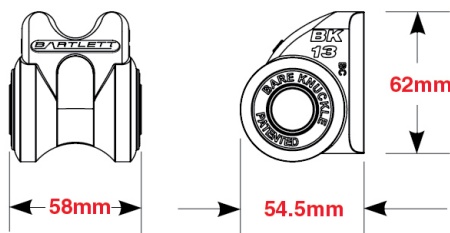

COMPLETE KITS OPTIONS

BK13-TDL14

Complete kit for BK13 safety chain system with 2 x 14 link chains.
Mass 12.6kg

BK13-TDL20

Complete kit for BK13 safety chain system with 20 link chains.
Mass 14.4kg

Dimensions

BK13-L14

BK13-L20

Attachment

Trailer pin

Towbar pin

All drawings not to scale.